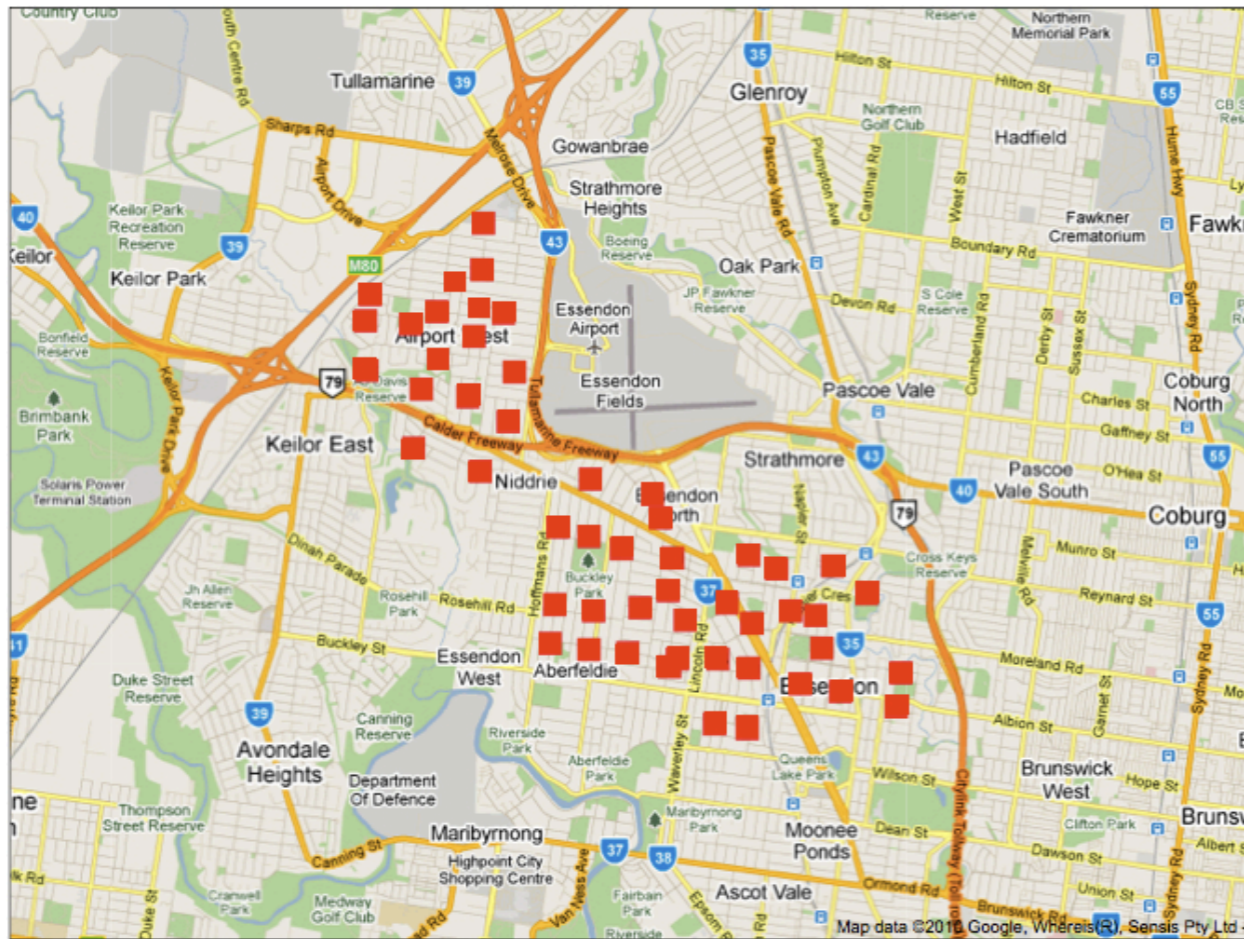

High-level map of returned surveys

- ➔ Survey was sent to 1,927 randomly selected residents in Essendon, Essendon North and Airport West.
- ➔ 345 surveys were received - a response rate of 18%.

- ➔ The above map provides a high-level view of the location of residents that completed the survey.
- ➔ The full results of the survey, and the minutes of the Essendon Airport Community Consultative Committee, are available at <http://www.essendonairport.com.au/27/community-info/community-consultative-committee/default.aspx>